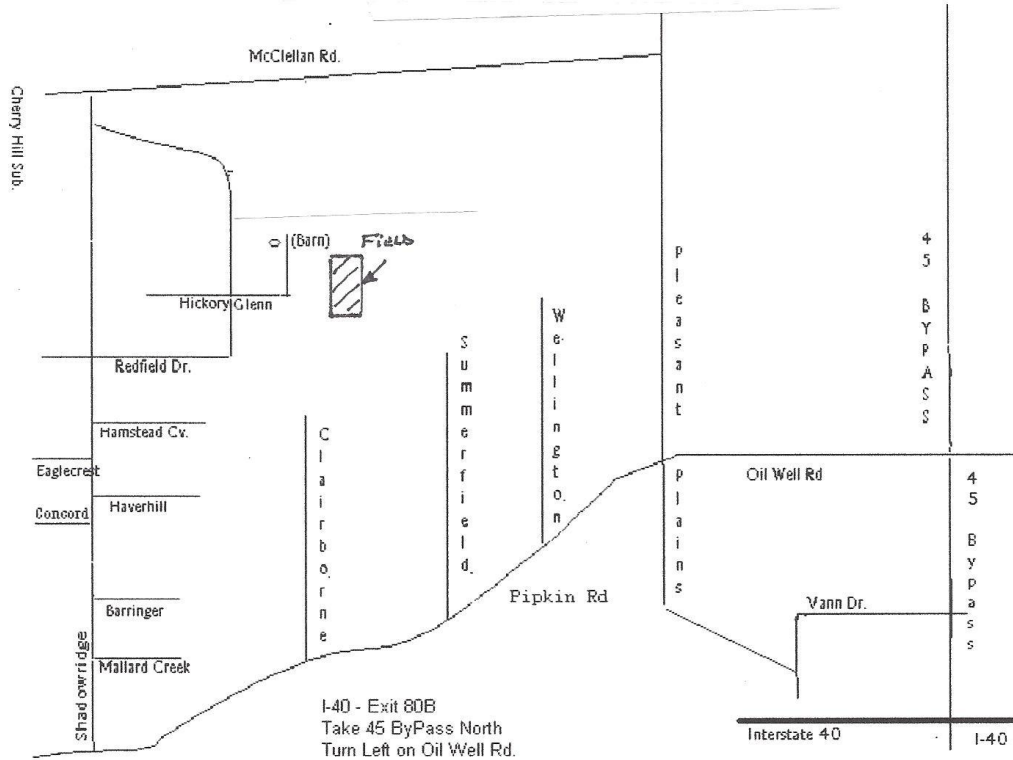

Nelson's Fields

- I-40 - Exit 80B
- Take 45 Bypass North
- Turn Left on Oil Well Rd.
- Turn Right on Shadowridge
- Turn Right on Redfield Dr.
- Turn Right on Hickory Glenn to Dead End
- Turn Left on gravel road to Barn.